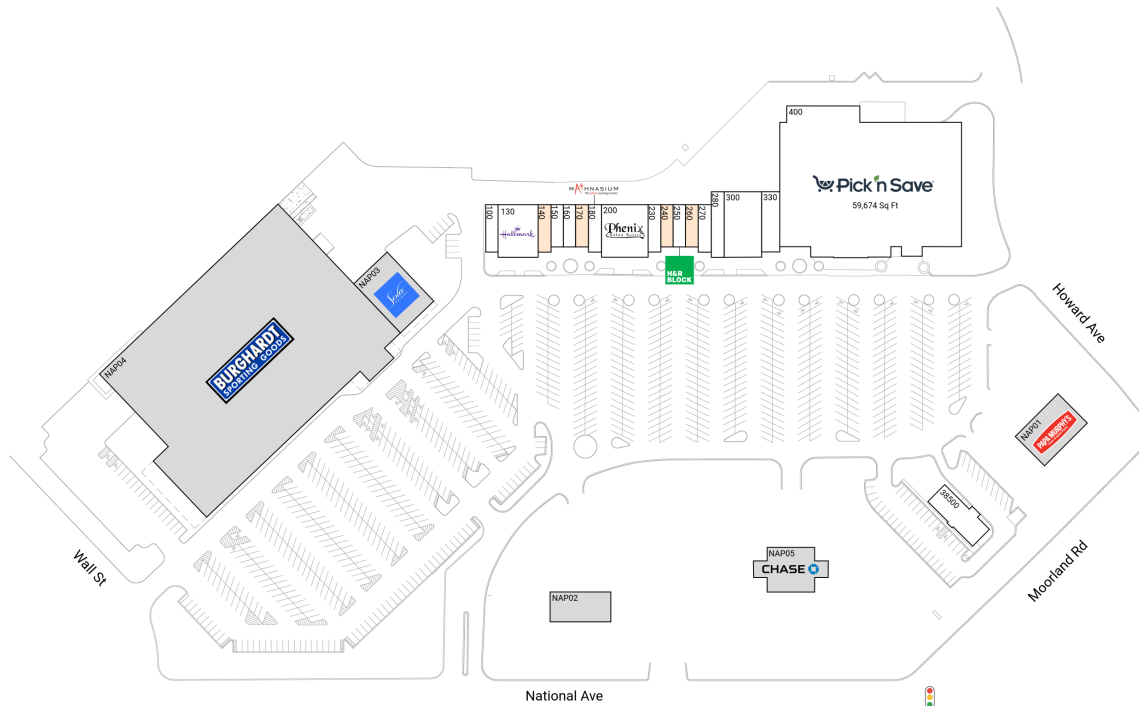

Moorland Square Shopping Ctr

15445 W National Avenue | New Berlin, WI 53151

Waukesha County Milwaukee-Waukesha, WI 98,303 Sq Ft

42.9763, -88.1060

Available Spaces

140	1,398 Sq Ft	240	1,280 Sq Ft	360°
170	1,280 Sq Ft	260	1,280 Sq Ft	360°

Current Tenants

Space size listed in square feet

100	What's In The Bowl	1,440
130	Hallmark Cards	4,750
150	ReMax	1,280
160	New China Restaurant	1,280
180	Mathnasium	1,440
200	Phenix Salon Suites	5,615
230	Hart Hearing Care Centers	1,440
250	H&R Block	1,280
270	CQ Nails	1,440
280	Cryofit	2,028
300	Fred Astaire Dance Studio	5,200
330	Eyesite Vision Care Centers	2,576
400	Pick 'n Save	59,674
38500	Total Health Nutrition Center	3,622
NAP01	Papa Murphy's	0
NAP02	North Shore	0
NAP03	Sola Salon Studios	0
NAP04	Burghardt Sporting Goods	0
NAP05	Chase	0

This site plan is for illustrative and information purposes only, showing the general layout of the shopping center; and is not a legal survey. Brixmor makes no representation or warranty that the shopping center is exactly as depicted as site conditions and tenant mix are subject to change over time.